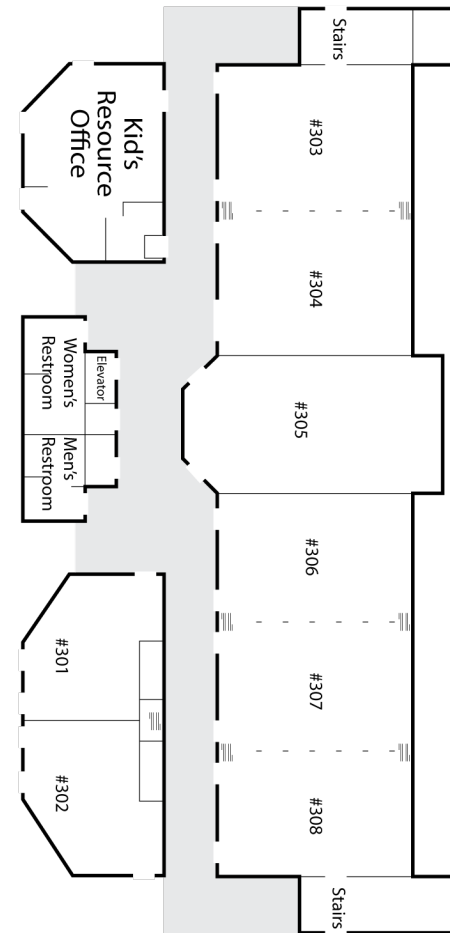

# Campus

Building A • Main Level

Upstairs • Bldg A

## Map Key

### Sunday - 9:00am

- Nursery - birth to 2yrs.
- Room # 306 - 3's to Kinder.
- Room # 207 - 1st to 6th Grade

Building B • Main Level

Upstairs • Bldg B

\* Please note that once Services begin, all children in Room 306 will move to 305.