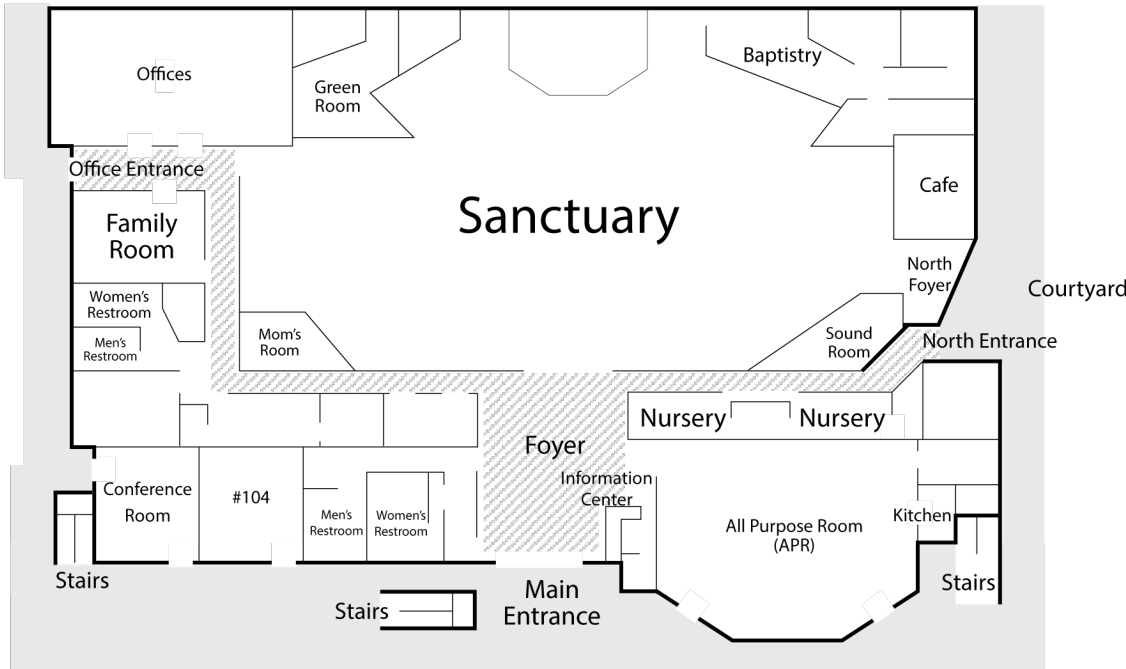

# Campus

Building A • Main Level

Upstairs • Bldg A

## Map Key

### Sunday - 9:00am

- Nursery - birth to 2yrs.
- Room # 306 - 3's to Kinder.
- Room # 207 - 1st to 6th Grade

Building B • Main Level

Upstairs • Bldg B

\* Please note that once Services begin, all children in Room 306 will move to 305.