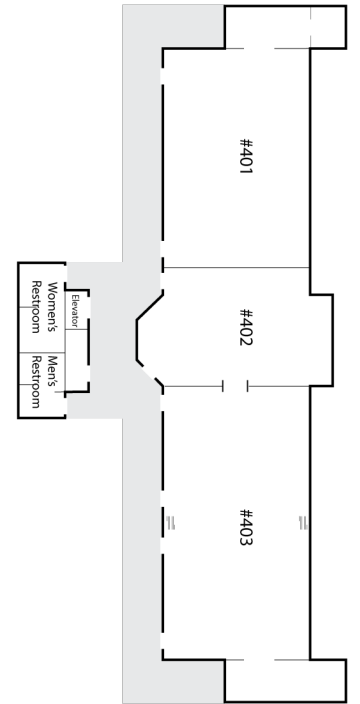

# Campus

Building A • Main Level

Upstairs • Bldg A

## Map Key

### Sunday - 9:00am

- Nursery - birth to 2yrs.
- Room # 306 - 3's to Kinder.
- Room # 207 - 1st to 6th Grade

Building B • Main Level

Upstairs • Bldg B

\* Please note that once Services begin, all children in Room 306 will move to 305.